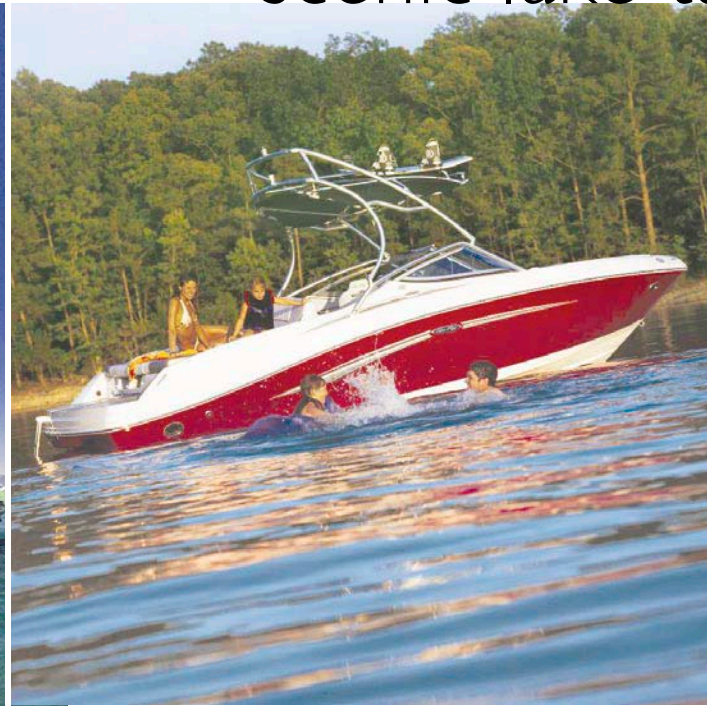

scenic lake tahoe cruises

Nonstop grins for paddlewheeler cruises on the elegantly renovated Tahoe Queen (Ski Run Marina) and the award-winning M.S. Dixie II (Zephyr Cove). Featuring family fun, entertainment, storytelling, fine food, dancing and more, all with amazing views.

530.543.6191 or 888.439.5007

More pearly whites for the lake views and menus at Zephyr Cove's historic Lodge restaurant and Sunset Beach Bar and Grill (locals' favorites). Plus more options: parasailing, powerboat, jet skis and other watercraft rentals, mile-long beach with pro-level volleyball...