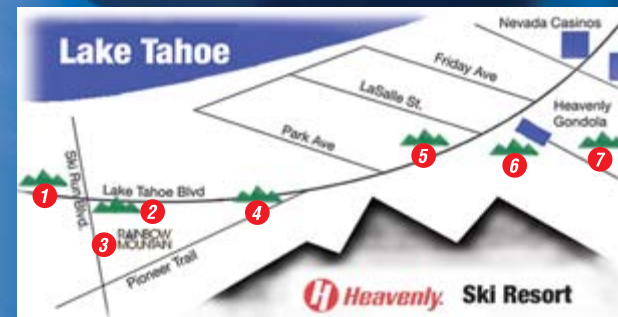

tahoepowderhouse.com

7 Locations in South Lake Tahoe!

- 1 Powder House Lakeland Village**
3535 Lake Tahoe Blvd. • 530.541.2886
- 2 NEW! Powder House Express**
1001 Ski Run Blvd. • 530.542.1031
- 3 Rainbow Mountain Ski Run**
1133 Ski Run Blvd. • 530.541.7470
- 4 Powder House Pioneer Trail**
3930 Lake Tahoe Blvd. • 530.541.6622
- 5 Powder House Main Shop**
4045 Lake Tahoe Blvd. • 530.542.6222
Across Street from Heavenly Village
- 6 Powder House at the Gondola**
Heavenly Village • 530.541.6422
- 7 Powder House Forest Suites**
1 Lake Parkway • 530.541.6622

Tahoe's Most Advanced
Ski Tuning Facility!

Located at Rainbow Mountain

WINTERSTEIGER
TUNING CENTER

Custom Boot Fitting,
Foot Beds & Sales

Featuring Brent Springbett
of Tahoe Boot 'N' Ski; Tahoe's
Most Experienced Boot Fitter

\$5 Off **2 For 1**
Any Ski or Board Rental **OR** Hot Wax
080932

\$5 Off
Ski Lift Tickets
080929

15% Off
Tahoe's Finest
Ski Wear
080928

15% Off
Any Ski or
Board Rental
080927