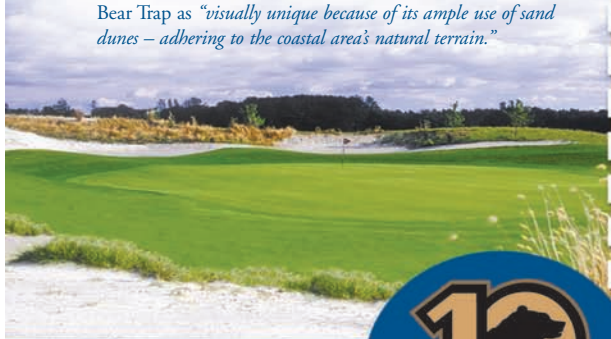

B · A · Y · S · I · D · E

www.golffreeman.com

Golf Digest Best Places to Play

Bear Trap Dunes is the Best 27-Hole Golf Club on the Eastern Shore and boasts a 4-star rating from Golf Digest's Best Places to Play. Course designer, Rick Jacobson describes Bear Trap as "visually unique because of its ample use of sand dunes – adhering to the coastal area's natural terrain."