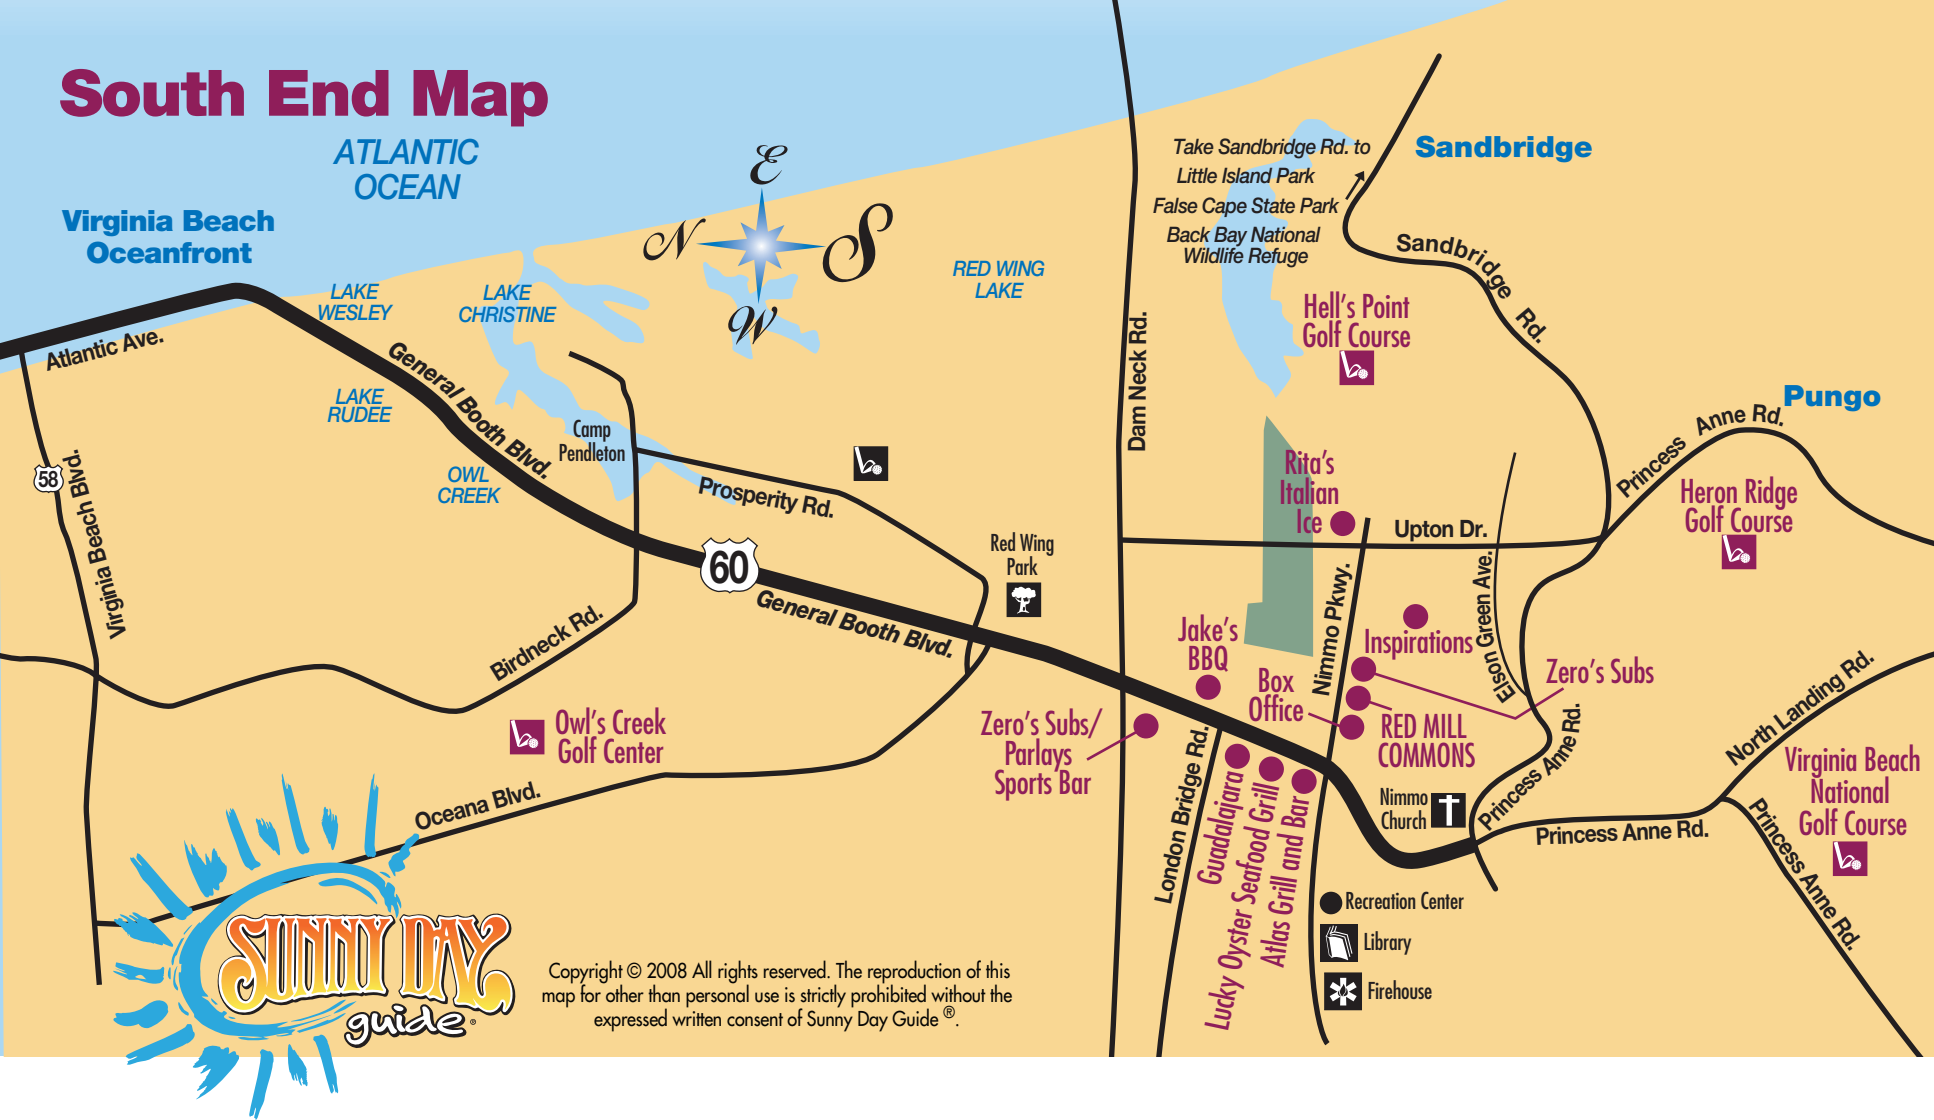

South End Map

ATLANTIC OCEAN

Virginia Beach Oceanfront

LAKE WESLEY

LAKE CHRISTINE

LAKE RUDEE

OWL CREEK

RED WING LAKE

Sandbridge

Pungo

Copyright © 2008 All rights reserved. The reproduction of this map for other than personal use is strictly prohibited without the expressed written consent of Sunny Day Guide®.