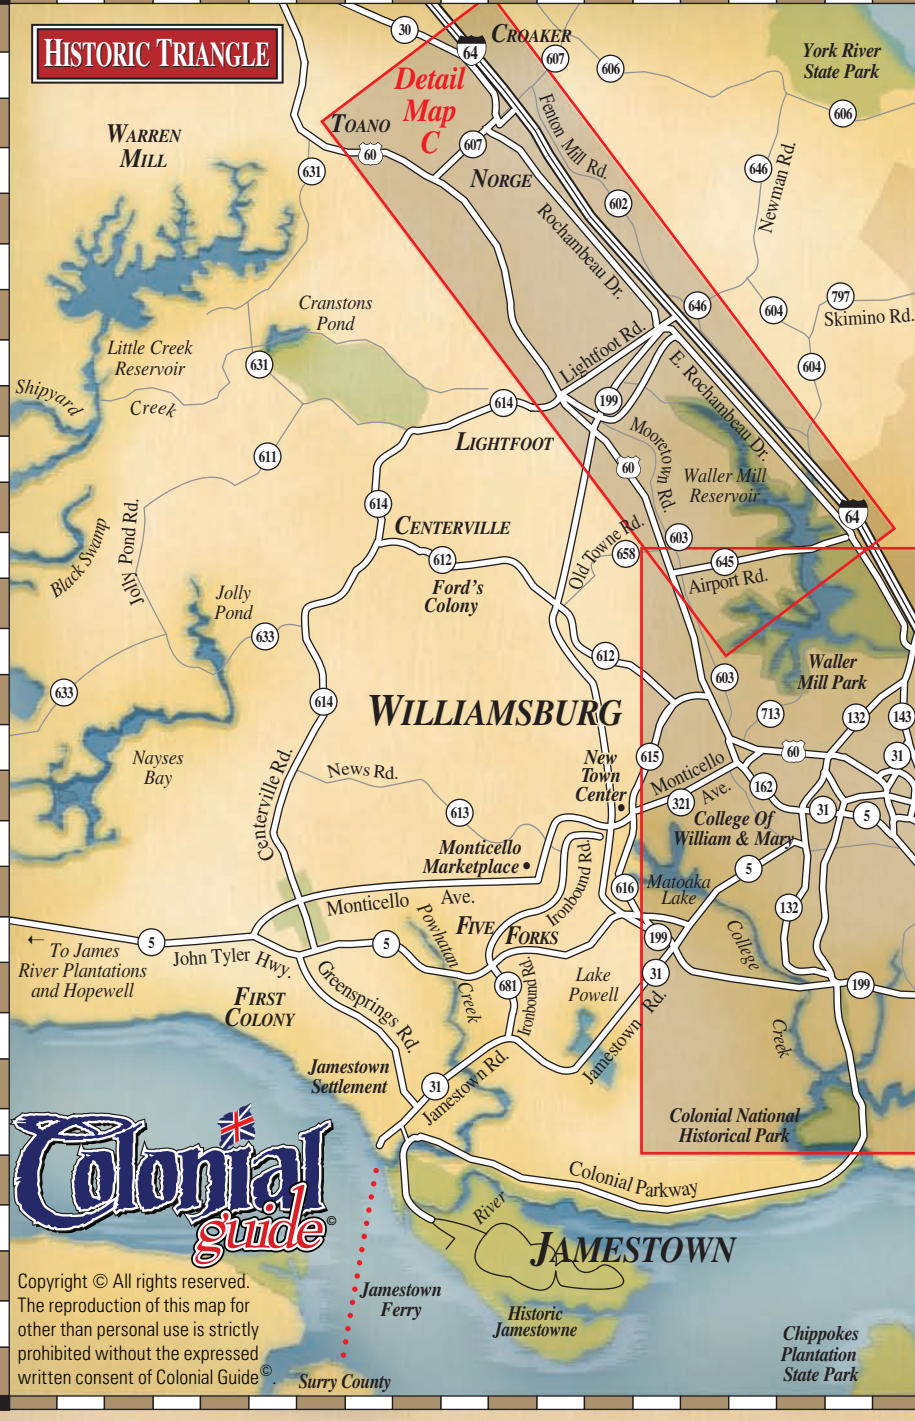

HISTORIC TRIANGLE

Colonial
guide

Copyright © All rights reserved.
The reproduction of this map for
other than personal use is strictly
prohibited without the expressed
written consent of Colonial Guide®

Jamestown
Ferry
Surry County

Historic
Jamestowne

Chippokes
Plantation
State Park

CHART A COURSE THROUGH HISTORY

*Williamsburg,
Yorktown,
Jamestown,
Newport News
and Hampton
Area Maps*

Detail Map D
Coleman
Memorial
Bridge

YORKTOWN

NEWPORT NEWS

Carters
Grove
Plantation

Newport
News Park